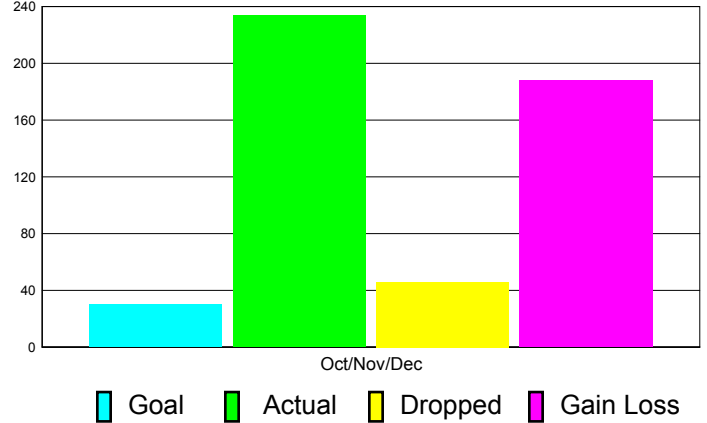

### YTD Status Quo Clubs 2010-2011

Status Quo Clubs Compared to Status Quo Members

## MEMBERSHIP

Membership Results  
2011-2012

Membership  
2010-2011

Month	Net Memb Goal	Actual New Memb	Actual Dropped Memb	Gain/Loss of Memb	Gain/ Loss of Memb
Oct/Nov/Dec	30	234	46	188	19
<b>Totals</b>	<b>30</b>	<b>234</b>	<b>46</b>	<b>188</b>	<b>19</b>

### Membership Results 2011-2012

Goal, New, Dropped, Gain/Loss