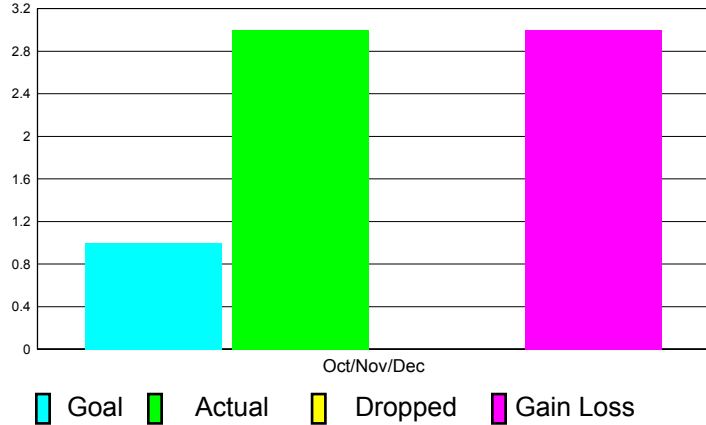

## CLUBS

Club Results  
2011-2012

Clubs  
2010-2011

Month	New Club Goal	Actual New Clubs	Actual Dropped Clubs	Gain/Loss of Clubs	Gain/Loss of Clubs
Oct/Nov/Dec	1	3	0	3	0
<b>Totals</b>	<b>1</b>	<b>3</b>	<b>0</b>	<b>3</b>	<b>0</b>

### Club Results 2011-2012

Goal, New, Dropped, Gain/Loss