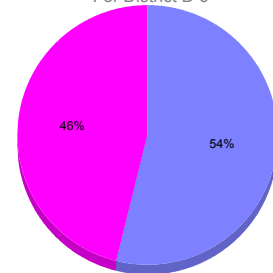

Gender Comparison 2010-2011

For District D 6

Oct/Nov/Dec
■ Male   ■ Female